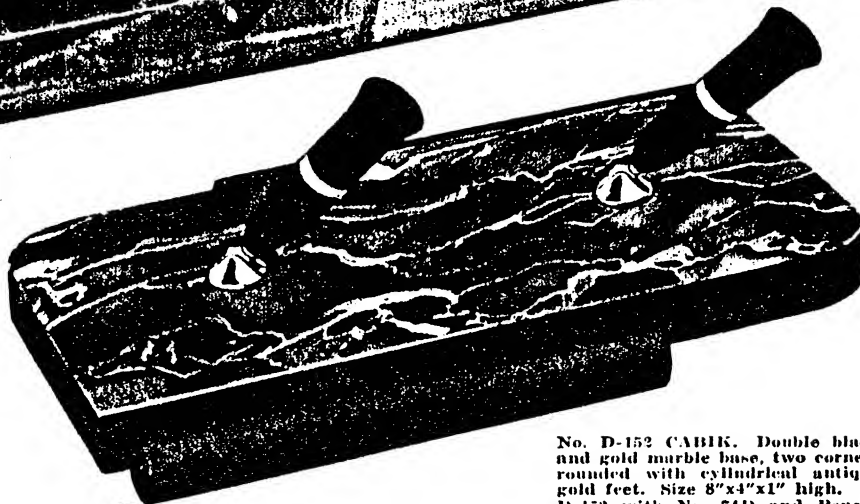

No. D-159 CABOL. Double green Argentine onyx base, rectangular with long edges rounded. Size 10"x5"x $\frac{3}{4}$ " high. D-159 with 2 No. 74D Desk Pens, $30.00.

No. D-152 CABIK. Double black and gold marble base, two corners rounded with cylindrical antique gold feet. Size 8"x4"x1" high. D-152 with No. 74D and Pencil, $24.00 list. E-151 CABEK. Same as above but single with 5D Desk Pen, $15.00.

No. E-157 CABEL. Single green Argentine onyx. Rectangular base with cut corners, and cylindrical chromium plated feet. Size 8"x4 $\frac{1}{2}$ "x1" high. E-157 with No. 74DX Pen, $19.00.